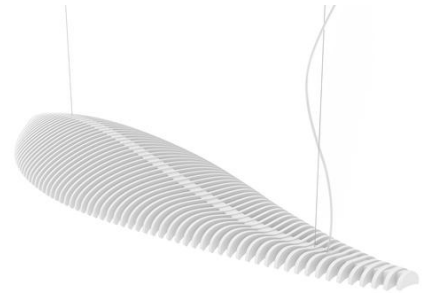

FISH

1013A-L3826B-01

Suspended Lamp FISH LED SMD 2835 26W 2870lm CRI90 2700K 120° White

EXO

The Fish family, made of beech wood, offers a touch of unequalled elegance thanks to its unique design. It is a collection with a marine feel that highlights the Mediterranean character. It has been designed by Nacho Timón. Available in white, black and beech wood finish and in two colour temperatures 2700K and 4000K.

GENERAL DATA

Category	Pendant
Family	Fish
Finish	[01] White
Location	Indoor
Installation	Ceiling
Body material	Anodised aluminum, Beech wood
Diffuser material	Opal methacrylate
ETIM class	EC001743
EAN	8433264158798

LIGHT SOURCES

LED SMD 2835

Luminous flux	2870lm
Light source power	26 W
Color temperature	2700K
CRI	90
Color consistency	3 SDCM
Energy efficiency	F (2700K)

LIGHT BEAMS

Beam	120° - Diffuse

TECHNICAL DATA

Dimensions	Length x Width x Height (mm): 1435 x 425 x 120
IP	IP20
Protection class	Class I
Frequency	50/60 Hz
Input voltage	220-240V AC V
Auxiliary gear	Electronic
Lifetime	50,000 h
LED lifetime L	70
LED lifetime B	50
Weight	7.0 Kg
Lead wire length	1,500.0 mm

PRODUCTS OF THE SAME FAMILY

Fish 3D