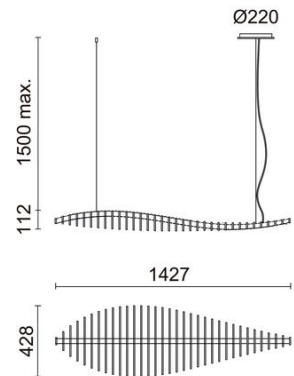

FISH

1013A-L3826B-01

Suspended Lamp FISH LED SMD 2835 26W 2870lm CRI90 2700K 120° White

EXO

The Fish family, made of beech wood, offers a touch of unequalled elegance thanks to its unique design. It is a collection with a marine feel that highlights the Mediterranean character. It has been designed by Nacho Timón. Available in white, black and beech wood finish and in two colour temperatures 2700K and 4000K.

GENERAL DATA

Category	Pendant
Family	Fish
Finish	[01] White
Location	Indoor
Installation	Ceiling
Body material	Anodised aluminum, Beech wood
Diffuser material	Opal methacrylate
ETIM class	EC001743
EAN	8433264158798

LIGHT SOURCES

LED SMD 2835

Luminous flux	2870lm
Light source power	26 W
Color temperature	2700K
CRI	90
Color consistency	3 SDCM
Energy efficiency	F (2700K)

LIGHT BEAMS

Beam	120° - Diffuse

TECHNICAL DATA

Dimensions	Length x Width x Height (mm): 1435 x 425 x 120
IP	IP20
Protection class	Class I
Frequency	50/60 Hz
Input voltage	220-240V AC V
Auxiliary gear	Electronic
Lifetime	50,000 h
LED lifetime L	70
LED lifetime B	50
Weight	7.0 Kg
Lead wire length	1,500.0 mm

PRODUCTS OF THE SAME FAMILY

Fish 3D