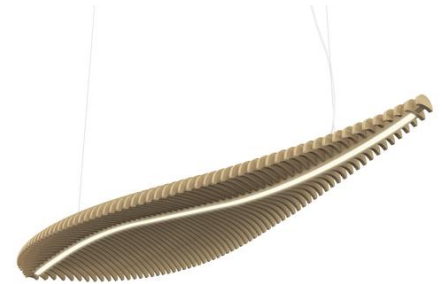

FISH

1013A-L3826B-50

Suspended Lamp FISH LED SMD 2835 26W 2870lm CRI90 2700K 120° Beech wood

EXO

The Fish family, made of beech wood, offers a touch of unequalled elegance thanks to its unique design. It is a collection with a marine feel that highlights the Mediterranean character. It has been designed by Nacho Timón. Available in white, black and beech wood finish and in two colour temperatures 2700K and 4000K.

GENERAL DATA

Category	Pendant
Family	Fish
Finish	[50] Beech wood
Location	Indoor
Installation	Ceiling
Body material	Anodised aluminum, Beech wood
Diffuser material	Opal methacrylate
ETIM class	EC001743
EAN	8433264158811

LIGHT SOURCES

LED SMD 2835

Luminous flux	2870lm
Light source power	26 W
Color temperature	2700K
CRI	90
Color consistency	3 SDCM
Energy efficiency	F (2700K)

LIGHT BEAMS

Beam	120° - Diffuse

TECHNICAL DATA

Dimensions	Length x Width x Height (mm): 1435 x 425 x 120
IP	IP20
Protection class	Class I
Frequency	50/60 Hz
Input voltage	220-240V AC V
Auxiliary gear	Electronic
Lifetime	50,000 h
LED lifetime L	70
LED lifetime B	50
Weight	7.0 Kg
Lead wire length	1,500.0 mm

PRODUCTS OF THE SAME FAMILY