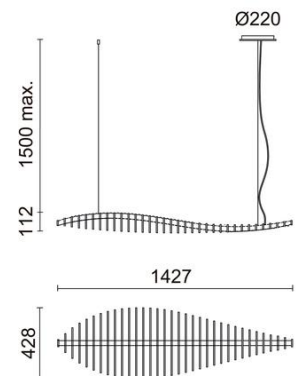

FISH

1013A-L3826B-50

Suspended Lamp FISH LED SMD 2835 26W 2870lm CRI90 2700K 120° Beech wood

EXO

The Fish family, made of beech wood, offers a touch of unequalled elegance thanks to its unique design. It is a collection with a marine feel that highlights the Mediterranean character. It has been designed by Nacho Timón. Available in white, black and beech wood finish and in two colour temperatures 2700K and 4000K.

GENERAL DATA

Category	Pendant
Family	Fish
Finish	[50] Beech wood
Location	Indoor
Installation	Ceiling
Body material	Anodised aluminum, Beech wood
Diffuser material	Opal methacrylate
ETIM class	EC001743
EAN	8433264158811

LIGHT SOURCES

LED SMD 2835

Luminous flux	2870lm
Light source power	26 W
Color temperature	2700K
CRI	90
Color consistency	3 SDCM
Energy efficiency	F (2700K)

LIGHT BEAMS

Beam	120° - Diffuse

TECHNICAL DATA

Dimensions	Length x Width x Height (mm): 1435 x 425 x 120
IP	IP20
Protection class	Class I
Frequency	50/60 Hz
Input voltage	220-240V AC V
Auxiliary gear	Electronic
Lifetime	50,000 h
LED lifetime L	70
LED lifetime B	50
Weight	7.0 Kg
Lead wire length	1,500.0 mm

PRODUCTS OF THE SAME FAMILY