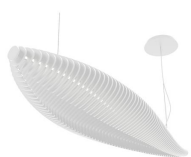

FISH

1013A-L3826B-50

Suspended Lamp FISH LED SMD 2835 26W 2870lm CRI90 2700K 120° Beech wood

EXO

The Fish family, made of beech wood, offers a touch of unequalled elegance thanks to its unique design. It is a collection with a marine feel that highlights the Mediterranean character. It has been designed by Nacho Timón. Available in white, black and beech wood finish and in two colour temperatures 2700K and 4000K.

GENERAL DATA

Category	Pendant
Family	Fish
Finish	[50] Beech wood
Location	Indoor
Installation	Ceiling
Body material	Anodised aluminum, Beech wood
Diffuser material	Opal methacrylate
ETIM class	EC001743
EAN	8433264158811

LIGHT SOURCES

LED SMD 2835

Luminous flux	2870lm
Light source power	26 W
Color temperature	2700K
CRI	90
Color consistency	3 SDCM
Energy efficiency	F (2700K)

LIGHT BEAMS

Beam	120° - Diffuse

TECHNICAL DATA

Dimensions	Length x Width x Height (mm): 1435 x 425 x 120
IP	IP20
Protection class	Class I
Frequency	50/60 Hz
Input voltage	220-240V AC V
Auxiliary gear	Electronic
Lifetime	50,000 h
LED lifetime L	70
LED lifetime B	50
Weight	7.0 Kg
Lead wire length	1,500.0 mm

PRODUCTS OF THE SAME FAMILY

Fish 3D