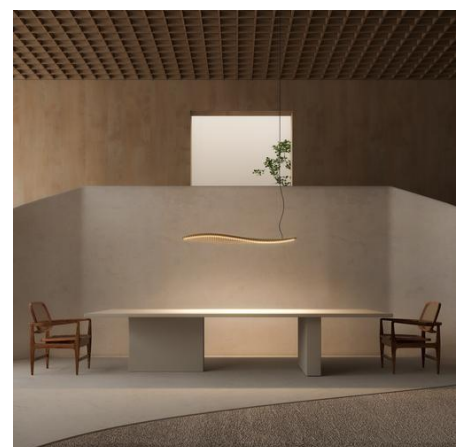

FISH

1013A-L3826B-50

Suspended Lamp FISH LED SMD 2835 26W 2870lm CRI90 2700K 120° Beech wood

EXO

The Fish family, made of beech wood, offers a touch of unequalled elegance thanks to its unique design. It is a collection with a marine feel that highlights the Mediterranean character. It has been designed by Nacho Timón. Available in white, black and beech wood finish and in two colour temperatures 2700K and 4000K.

GENERAL DATA

Category	Pendant
Family	Fish
Finish	[50] Beech wood
Location	Indoor
Installation	Ceiling
Body material	Anodised aluminum, Beech wood
Diffuser material	Opal methacrylate
ETIM class	EC001743
EAN	8433264158811

LIGHT SOURCES

LED SMD 2835

Luminous flux	2870lm
Light source power	26 W
Color temperature	2700K
CRI	90
Color consistency	3 SDCM
Energy efficiency	F (2700K)

LIGHT BEAMS

Beam	120° - Diffuse

TECHNICAL DATA

Dimensions	Length x Width x Height (mm): 1435 x 425 x 120
IP	IP20
Protection class	Class I
Frequency	50/60 Hz
Input voltage	220-240V AC V
Auxiliary gear	Electronic
Lifetime	50,000 h
LED lifetime L	70
LED lifetime B	50
Weight	7.0 Kg
Lead wire length	1,500.0 mm

PRODUCTS OF THE SAME FAMILY