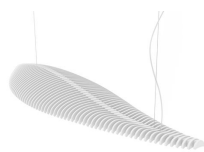

PRODUCTS OF THE SAME FAMILY

Fish