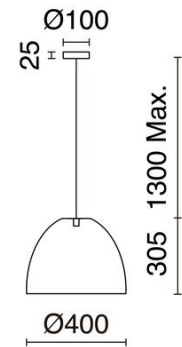

### TECHNICAL DATA

Dimensions	Diameter x Height x Height 2 (mm): 400 x 305 x 1630
IP	IP20
Protection class	Class I
Frequency	50/60 Hz
Input voltage	110-240V AC V