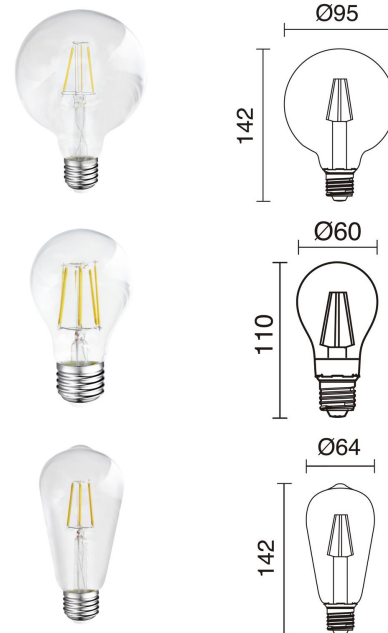

Suspended Lamp VIETNAM Small E27 Black Mimbres claro

RECOMMENDED ACCESSORIES

632F-L0504B-01	Input voltage	220-240V AC
Lamp LED FILAMENT E27 LED Bulb 4W 470lm(470lm) CRI80 2700K 360°	Frequency	50/60
	Wattage (W)	4.0
	IP	IP20
	Protection class	Class I

632C-L0506B-01	Input voltage	110-240V AC
Lamp LED FILAMENT E27 LED Bulb 6W 800lm(800lm) CRI80 2700K 360°	Frequency	50/60
	Wattage (W)	6.0
	IP	IP20
	Protection class	Class I

632G-L0504B-01	Input voltage	220-240V AC
Lamp LED FILAMENT E27 LED Bulb 4W 470lm(470lm) CRI80 2700K 360°	Frequency	50/60
	Wattage (W)	4.0
	IP	IP20
	Protection class	Class I

PRODUCTS OF THE SAME FAMILY