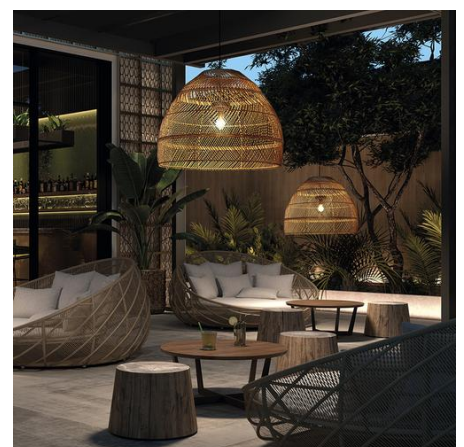

VIETNAM

1037A-G05X1A-02-M1

Suspended Lamp VIETNAM Small E27 Black Mimbres claro

EXO

The family VIETNAM from Exo Lighting consists of suspensions that vary in sizes and finishes. They are made of steel and their screen is made of natural fiber. It has E27 lamp holder. Its finishes can be light wicker or dark wicker. This luminaire will be perfect to give your spaces a rustic and modern style. Ideal for decorating interior residential spaces, receptions, restaurants, internal gardens or hotels.

GENERAL DATA

Category	Pendant
Family	Vietnam
Finish	[02] Black/[M1] Mimbres claro
Location	Indoor
Installation	Ceiling
Body material	Steel
Lampshade material	Mimbres, Natural fiber
ETIM class	EC001743
EAN	8433264353810

LIGHT SOURCES

LED Bulb	
Lamp included	No

LIGHT BEAMS

Beam	Diffuse

TECHNICAL DATA

Dimensions	Diameter x Height x Height 2 (mm): 400 x 305 x 1630
IP	IP20
Protection class	Class I
Frequency	50/60 Hz
Input voltage	110-240V AC V