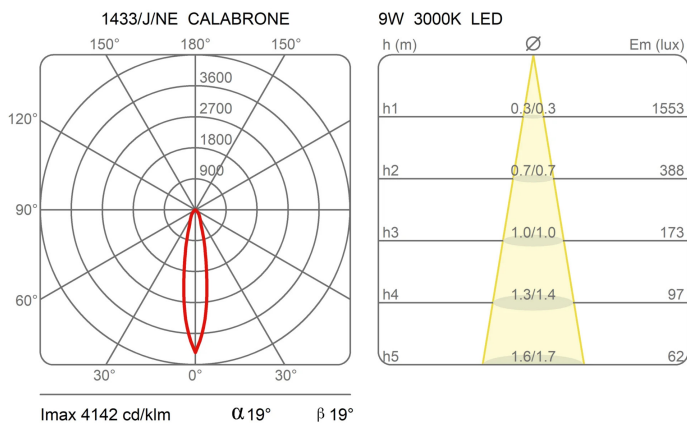

Calabrone

Height 20 cm

Emiliana Martinelli

colors

Typology Wall Ceiling
Utilisation Indoor

230V 9 W 1224 lm

direct light

Wall or ceiling lamp, swivel direct light, swivel head. Structure in aluminum. LED light source integrated, driver included inside the body lamp (code 1433/NE) or remote (1433/J/NE).

Interchangeable lens 10° - 40° (on request)

Family	Calabrone
Typology	Wall Ceiling
Utilisation	Indoor

Dimensions

Profondità	25 cm
Diameter	4,5 cm
Power supply cable length	0 cm
Weight	0.7 Kg

Materials

Structure	aluminium	Diffuser	polycarbonate
Base	aluminium		

Voltage	230V	Watt	9 W
Power unit	Included	Lumen	1224 lm
Mounting Power Supply	External	CRI	>80
Power supply	Electronic power supply	CCT	3000 K
Non dimmable		Energy class	

Certifications

EcoLabel

Photometric curves