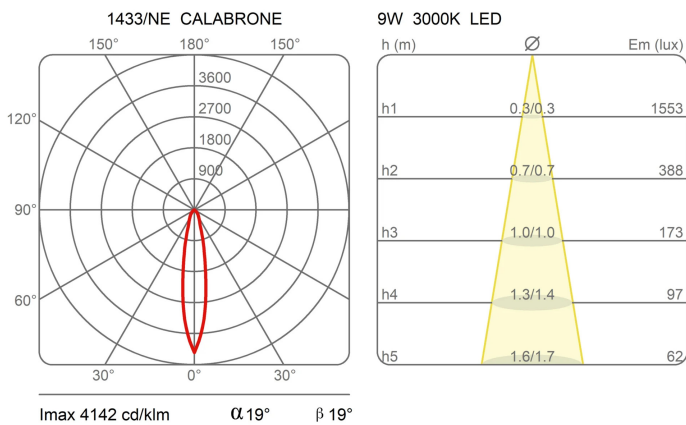

Certifications

EcoLabel

Photometric curves