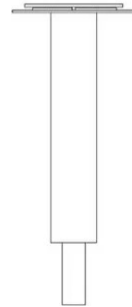

# Metrica Wall

Studio Habits

colors

Typology Wall  
Utilisation Indoor

24/230V 4 W 170 lm

direct light

adjustable light

Metrica wall light can be used as a bed-head light to illuminate one's reading or simply relaxing at night with a diffuse and soft light. It is characterised by a shiny body with a length of 15 cm that seems to emerge from the wall in an elegant and essential manner. The LED light source has a 9.5 cm long extension hidden inside the support that forms the base, it lights up the moment it is pulled out, gradually increasing in light intensity until it reaches its maximum position. The circular base rotates 360°, directing the light according to personal needs.

Award

Family Metrica wall  
 Typology Wall  
 Utilisation Indoor

**Dimensions**

Profondità 15,5 - 9,5 (estensione sorgente LED) cm  
 Lunghezza 15 - 0,5 (base) cm  
 Diameter 8 (base) cm  
 Weight 1 Kg

**Materials**

Structure	iron	Diffuser	polycarbonate
Base	iron	Elementi	aluminium

Voltage	24/230V	Watt	4 W
Power unit	Included	Lumen	170 lm
Mounting Power Supply	Internal	CRI	>80
		Duration	50000 h
Power supply	Electronic power supply	CCT	3000 K
Dimming	Electronics	Energy class	