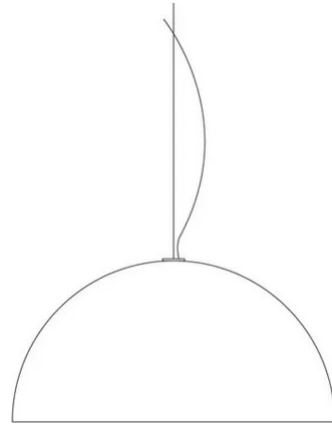

Blow

Elio Martinelli

colors

Typology Pendant
Utilisation Indoor

230V 15 W E27

diffuse light

Hanging lamp diffused light. White opal methacrylate diffuser. Detail and canopy in painted metal. For Led bulb.

Family Blow
Typology Pendant
Utilisation Indoor

Dimensions

Height 42,5 cm
Diameter 85 cm
Power supply cable length 400 cm
Weight 8 Kg

Materials

Diffuser methacrylate 050 Canopy abs

Voltage 230V

Certifications

EcoLabel

Colour variant code

1858

White

Gallery