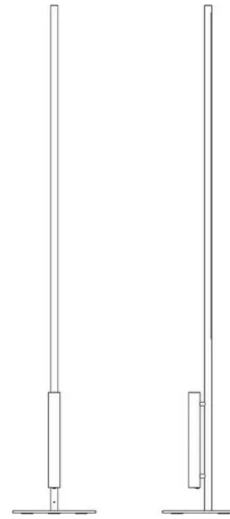

Colibrì

Emiliana Martinelli

colors

Typology Floor
Utilisation Indoor

230V 14.6 W 2418 lm

direct light

indirect light

Standing lamp direct/indirect light. Painted tubular aluminium structure. LED light source integrated. Electronic driver on the body lamp.

Family	Colibri
Typology	Floor
Utilisation	Indoor

Dimensions

Height	176 cm
Larghezza	31 cm
Profondità	31 cm
Diameter	2,5 cm
Power supply cable length	50+200 cm
Weight	5 Kg

**Materials**

Structure	aluminium	Diffuser	methacrylate 040
Base	iron		

2290/NE

Black

2290/AU

Gold

Gallery