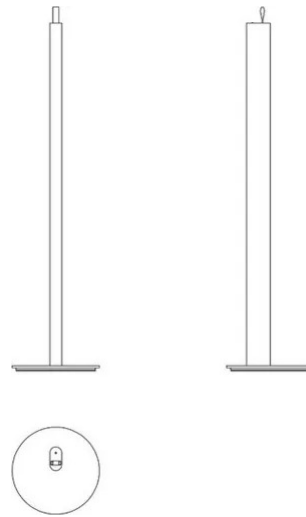

# Metrica Floor

Studio Habits

colors

Typology Floor  
Utilisation Indoor

24/230V 15 W 850 lm

direct light

Metrica floor lamp is the ideal lamp in the living area, it emits a diffused light in the environment by directing the light towards the wall avoiding direct glare. It is characterised by a polished body with a height of 86.5 cm, resting on a polished circular base. The 50 cm long LED light source is hidden inside the support that forms the base, it lights up as soon as it is extracted, gradually increasing in intensity until it reaches its maximum position.

Award

Family Metrica floor  
 Typology Floor  
 Utilisation Indoor

**Dimensions**

Height 86,5 - 1,3 (base) cm  
 Profondità 87,8 - 50 (estrazione sorgente LED) cm  
 Power supply cable length 50+200 cm  
 Weight 3.5 Kg

**Materials**

Structure iron  
 Base iron  
 Diffuser polycarbonate  
 Elementi aluminium

Voltage 24/230V  
 Power unit Included  
 Mounting Power Supply External  
 Power supply Electronic power supply with cable and plug  
 Dimming Electronics  
 Watt 15 W  
 Lumen 850 lm  
 CRI >80  
 Duration 50000 h  
 CCT 3000 K  
 Energy class