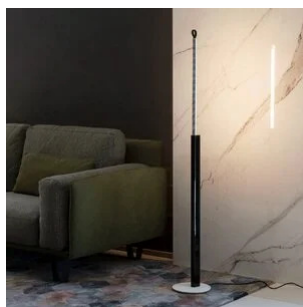

Family Metrica floor
Typology Floor
Utilisation Indoor

Dimensions

Height 86,5 - 1,3 (base) cm
Profondità 87,8 - 50 (estrazione sorgente LED) cm
Power supply cable length 50+200 cm
Weight 3.5 Kg

Materials

Structure iron
Base iron
Diffuser polycarbonate
Elementi aluminium

Voltage 24/230V
Power unit Included
Mounting Power Supply External
Power supply Electronic power supply with cable and plug
Dimming Electronics
Watt 15 W
Lumen 850 lm
CRI >80
Duration 50000 h
CCT 3000 K
Energy class

Certifications

EcoLabel

Colour variant code

2314/NE