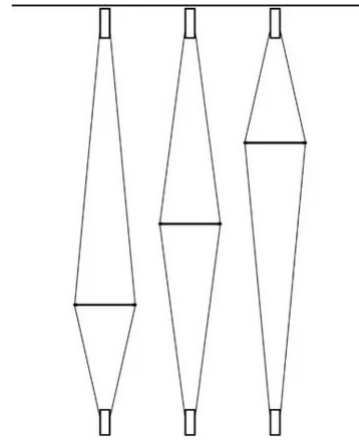

Coassiale

Vittorio Venezia

colors

Typology Ceiling

Utilisation Indoor

230V 2x 8.6 W 1080 lm (2160lm)

direct light

indirect light

Direct and indirect light, thanks to the LED light sources hold inside two colored aluminium cylindrical supports which are at the endpoint of the twice power cables. One is for the ceiling connection, the other one is used as a counter-weight. The light is reflected on a swivel disk in a white opal methacrylate material which spaces and slides along two cables, to create different light effects. Interior cylindrical support with a cable and an electronic driver on the plug.

Family Coassiale
 Typology Ceiling
 Utilisation Indoor

Dimensions

Height 250 cm
 Diameter 35 cm
 Weight 2.4 Kg

Materials

Structure aluminium Diffuser methacrylate

Voltage	230V	2 X Watt	8.6 W
Power unit	Included	Lumen	1080 lm (2160 lm)
Mounting Power Supply	External	CRI	>90
Power supply	Electronic power supply with cable and plug	Duration	50000 h
Non dimmable		CCT	3000 K
		Energy class	E