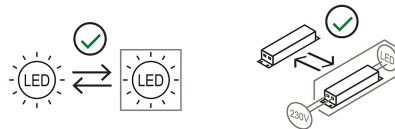

Certifications

EcoLabel