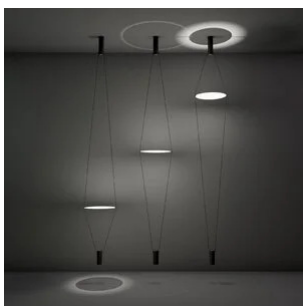

Colour variant code

2885/S/NE