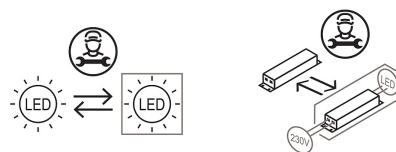

Certifications

EcoLabel

Colour variant code

2901/BI

White

2901/RO

Red

2901/BZ

Bronze

2901/OV

Vintage Brass