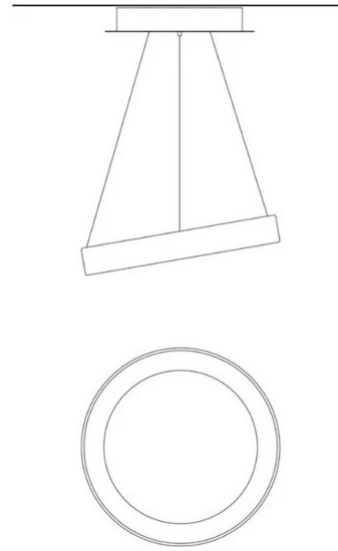

Light Module Ø 50 Cm Lunaop

2700K

Emiliana Martinelli

colors

Typology Pendant
Utilisation Indoor

24V 45.2 W 4144 lm

diffuse light

Hanging lamp, diameter 50cm, diffused light, coated aluminum structure in various finishes.
White frost methacrylate diffuser.

The structure needs to be connected to the ceiling through the canopy, both for the single version and for the version composed by more than one Lunaop. LED light source integrated, 4000K, 3000K or 2700K.

Canopy to be ordered separately available in accessories.

Award

Family	Light module Ø 50 cm Lunaop
Typology	Pendant
Utilisation	Indoor

Dimensions

Height	6,5 cm
Diameter	50 cm
Power supply cable length	400 cm
Weight	1,3 Kg