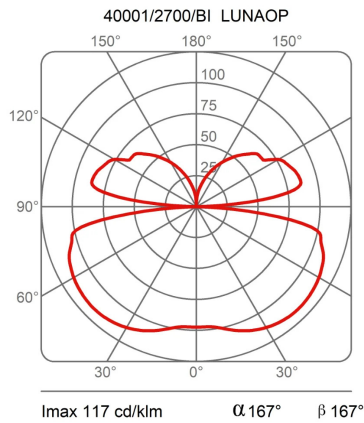

Light Module Ø 50 Cm Lunaop

2700K

Emiliana Martinelli

colors

Typology Pendant
Utilisation Indoor

24V 45.2 W 4144 lm

diffuse light

Hanging lamp, diameter 50cm, diffused light, coated aluminum structure in various finishes.
White frost methacrylate diffuser.

Canopy to be ordered separately available in accessories.

Award

Family	Light module Ø 50 cm Lunaop
Typology	Pendant
Utilisation	Indoor

Dimensions

Height	6,5 cm
Diameter	50 cm
Power supply cable length	400 cm
Weight	1,3 Kg

Materials

Structure	aluminium	Diffuser	methacrylate 040
-----------	-----------	----------	------------------

Voltage	24V	Watt	45,2 W
Power unit	Excluded	Lumen	4144 lm
Mounting Power Supply	External	CRI	>80
		CCT	2700 K
		Energy class	F

Certifications

EcoLabel

Photometric curves

Colour variant code

40001/2700/BI

White

40001/2700/NE

Black