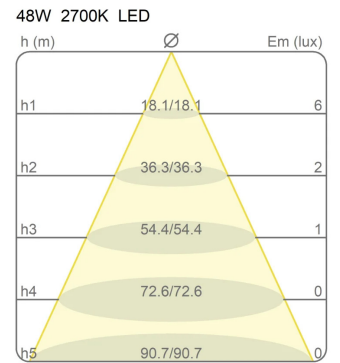

Light Module Ø 50 Cm Lunaop

2700K

Emiliana Martinelli

colors

Typology Pendant
Utilisation Indoor

24V 45.2 W 4144 lm

diffuse light

Hanging lamp, diameter 50cm, diffused light, coated aluminum structure in various finishes.
White frost methacrylate diffuser.

Canopy to be ordered separately available in accessories.

Award

Family	Light module Ø 50 cm Lunaop
Typology	Pendant
Utilisation	Indoor

Dimensions

Height	6,5 cm
Diameter	50 cm
Power supply cable length	400 cm
Weight	1,3 Kg

Certifications

EcoLabel

Photometric curves

Colour variant code

40001/2700/BI

White

40001/2700/NE

Black