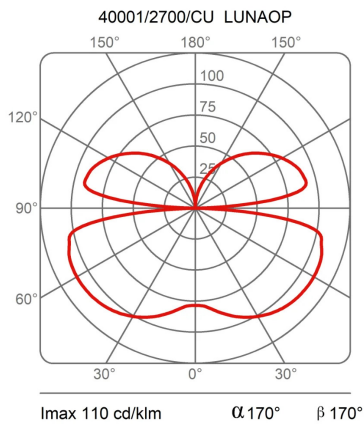

Light Module Ø 50 Cm Lunaop

2700K

Emiliana Martinelli

colors

Typology Pendant
Utilisation Indoor

24V 45.2 W 4144 lm

diffuse light

Hanging lamp, diameter 50cm, diffused light, coated aluminum structure in various finishes.
White frost methacrylate diffuser.

Canopy to be ordered separately available in accessories.

Award

Family	Light module Ø 50 cm Lunaop
Typology	Pendant
Utilisation	Indoor

Dimensions

Height	6,5 cm
Diameter	50 cm
Power supply cable length	400 cm
Weight	1,3 Kg

Materials

Structure	aluminium	Diffuser	methacrylate 040
-----------	-----------	----------	------------------

Voltage	24V	Watt	45,2 W
Power unit	Excluded	Lumen	4144 lm
Mounting Power Supply	External	CRI	>80
		CCT	2700 K
		Energy class	F

Certifications

EcoLabel

Photometric curves

Colour variant code

40001/2700/BI

White

40001/2700/NE

Black