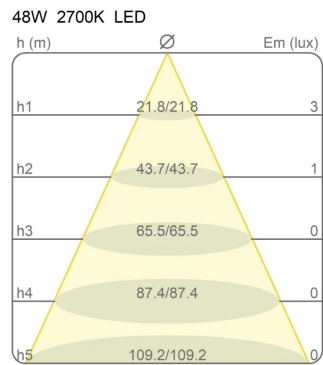

Canopy to be ordered separately available in accessories.

Award

Family	Light module Ø 50 cm Lunaop
Typology	Pendant
Utilisation	Indoor

Dimensions

Height	6,5 cm
Diameter	50 cm
Power supply cable length	400 cm
Weight	1,3 Kg

Certifications

EcoLabel

Photometric curves

Colour variant code

40001/2700/BI

White

40001/2700/NE

Black