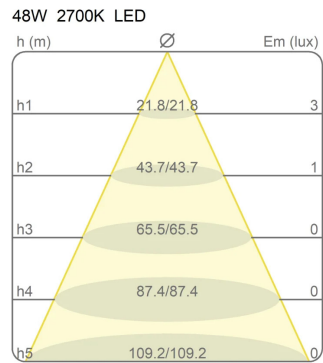

Light Module Ø 50 Cm Lunaop

2700K

Emiliana Martinelli

colors

Typology Pendant
Utilisation Indoor

24V 45.2 W 4144 lm

diffuse light

Hanging lamp, diameter 50cm, diffused light, coated aluminum structure in various finishes.
White frost methacrylate diffuser.

Canopy to be ordered separately available in accessories.

Award

Family	Light module Ø 50 cm Lunaop
Typology	Pendant
Utilisation	Indoor

Dimensions

Height	6,5 cm
Diameter	50 cm
Power supply cable length	400 cm
Weight	1,3 Kg

Certifications

EcoLabel

Photometric curves

Colour variant code

40001/2700/BI

White

40001/2700/NE

Black