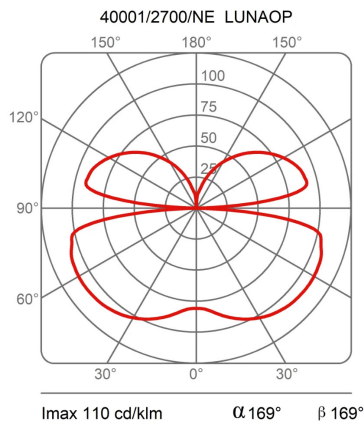

Canopy to be ordered separately available in accessories.

Award

Family	Light module Ø 50 cm Lunaop
Typology	Pendant
Utilisation	Indoor

Dimensions

Height	6,5 cm
Diameter	50 cm
Power supply cable length	400 cm
Weight	1,3 Kg

Certifications

EcoLabel

Photometric curves

Colour variant code

40001/2700/BI

White

40001/2700/NE

Black