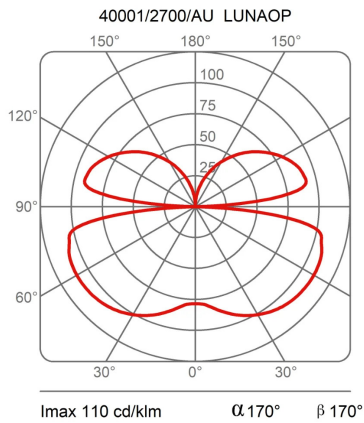

Light Module Ø 50 Cm Lunaop

2700K

Emiliana Martinelli

colors

Typology Pendant
Utilisation Indoor

24V 45.2 W 4144 lm

diffuse light

Hanging lamp, diameter 50cm, diffused light, coated aluminum structure in various finishes.
White frost methacrylate diffuser.

Canopy to be ordered separately available in accessories.

Award

Family	Light module Ø 50 cm Lunaop
Typology	Pendant
Utilisation	Indoor

Dimensions

Height	6,5 cm
Diameter	50 cm
Power supply cable length	400 cm
Weight	1,3 Kg

Materials

Structure	aluminium	Diffuser	methacrylate 040
-----------	-----------	----------	------------------

Voltage	24V	Watt	45,2 W
Power unit	Excluded	Lumen	4144 lm
Mounting Power Supply	External	CRI	>80
		CCT	2700 K
		Energy class	F

Certifications

EcoLabel

Photometric curves

Colour variant code

40001/2700/BI

White

40001/2700/NE

Black