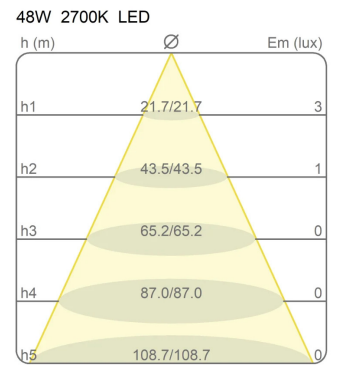

Light Module Ø 50 Cm Lunaop

2700K

Emiliana Martinelli

colors

Typology Pendant
Utilisation Indoor

24V 45.2 W 4144 lm

diffuse light

Hanging lamp, diameter 50cm, diffused light, coated aluminum structure in various finishes.
White frost methacrylate diffuser.

Canopy to be ordered separately available in accessories.

Award

Family	Light module Ø 50 cm Lunaop
Typology	Pendant
Utilisation	Indoor

Dimensions

Height	6,5 cm
Diameter	50 cm
Power supply cable length	400 cm
Weight	1,3 Kg

Certifications

EcoLabel

Photometric curves

Colour variant code

40001/2700/BI

White

40001/2700/NE

Black