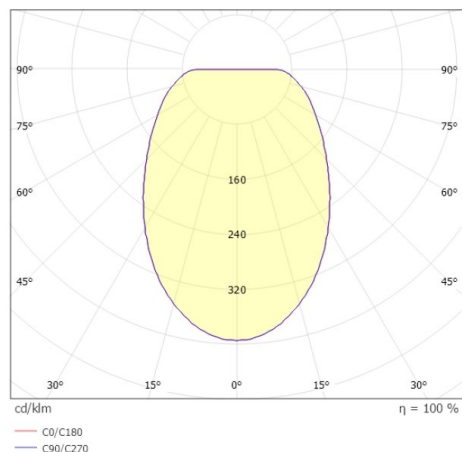

GILO

472-2429150

GILO PD SUSPENSION made of aluminium, white, similar to RAL 9003, satined, light output direct, with converter, dimmability: not dimmable, cable white, pendant length 2000mm, IP20

DRAWING

TECHNICAL DETAILS

System perform. [W]	6
Bulb type	LED
Luminous flux [lm]	390
Colour temp. [K]	3000K
CRI	>90
Converter	with converter
Dimming	not dimmable
Light output	direct
Voltage [V]	220-240V 50/60Hz
Material	aluminium
Height [mm]	90
Pendant length [mm]	2000
Diameter [mm]	80
IP protection class	IP20
Voltage class	protection cl. I
Net weight [kg]	0,76
Colour lamp	white
RAL	9003
Colour of glass/shade	satined
Electric wire	white
EAN-Number	9010506027150
Lifetime [h]	L80 B10 20 000
Energy efficiency cl.	D

LIGHT DISTRIBUTION CURVE

The values are rated values. Power and luminous flux are initially subject to a tolerance of +/- 10%. Colour temperature tolerance: +/- 150 K. The values apply to an ambient temperature of 25°C unless otherwise specified.