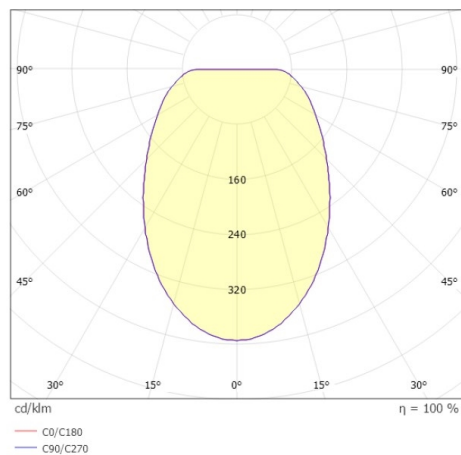

GILO

472-2429160

GILO PD SUSPENSION made of aluminium, black matt, similar to RAL 9005, satined, light output direct, with converter, dimmability: not dimmable, cable black, pendant length 2000mm, IP20

DRAWING

TECHNICAL DETAILS

System perform. [W]	6
Bulb type	LED
Luminous flux [lm]	390
Colour temp. [K]	3000K
CRI	>90
Converter	with converter
Dimming	not dimmable
Light output	direct
Voltage [V]	220-240V 50/60Hz
Material	aluminium
Height [mm]	90
Pendant length [mm]	2000
Diameter [mm]	80
IP protection class	IP20
Voltage class	protection cl. I
Net weight [kg]	0,75
Colour lamp	black matt
RAL	9005
Colour of glass/shade	satined
Electric wire	black
EAN-Number	9010506027167
Lifetime [h]	L80 B10 20 000
Energy efficiency cl.	D

LIGHT DISTRIBUTION CURVE

The values are rated values. Power and luminous flux are initially subject to a tolerance of +/- 10%. Colour temperature tolerance: +/- 150 K. The values apply to an ambient temperature of 25°C unless otherwise specified.