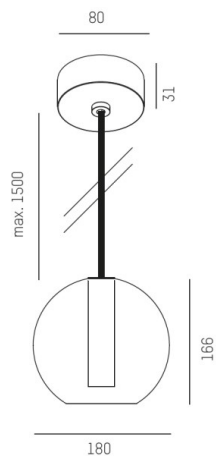

TRIGGA

662-017020529690

TRIGGA LOON MINI PD SUSPENSION made of aluminium, black, similar to RAL 9005, anti-glare LFO lens due to microfaceted structure grey, beam 55°, light output direct, with converter, max. 350mA, dimmability: not dimmable, cable black, fabric, adapter/ceiling base black matt, pendant length 1500mm, IP20

DRAWING

LIGHT DISTRIBUTION CURVE

TECHNICAL DETAILS

System perform. [W]	6
Bulb type	LED
Luminous flux [lm]	290
Current sec. [mA]	350
Colour temp. [K]	3000K
CRI	>90
Optics	LFO lens
Designer	Serge Cornelissen
Converter	with converter
Dimming	not dimmable
Light output	direct
Beam angle [°]	55°
Voltage [V]	220-240V 50/60Hz
Material	aluminium
Length [mm]	243,5
Height [mm]	166
Pendant length [mm]	1500
Diameter [mm]	180
IP protection class	IP20
Voltage class	protection cl. I
Net weight [kg]	1,32
Colour lamp	black
RAL	9005
Colour of glass/shade	grey
Colour adapter/ceiling base	black matt
Electric wire	black, fabric
EAN-Number	9008905764868
Lifetime [h]	L80 B10 50 000
Energy efficiency cl.	6
No. of luminaires B16A	8