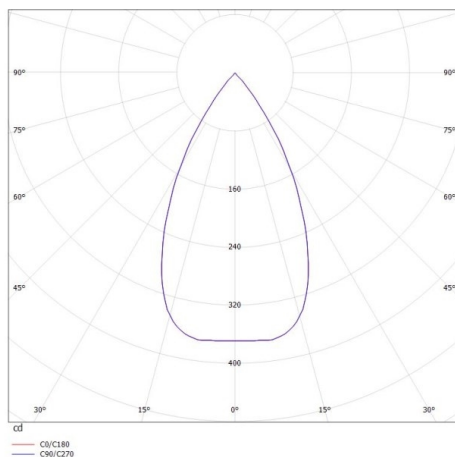

TRIGGA

662-017020529690

TRIGGA LOON MINI PD SUSPENSION made of aluminium, black, similar to RAL 9005, anti-glare LFO lens due to microfaceted structure grey, beam 55°, light output direct, with converter, max. 350mA, dimmability: not dimmable, cable black, fabric, adapter/ceiling base black matt, pendant length 1500mm, IP20

DRAWING

LIGHT DISTRIBUTION CURVE

TECHNICAL DETAILS

System perform. [W]	6
Bulb type	LED
Luminous flux [lm]	290
Current sec. [mA]	350
Colour temp. [K]	3000K
CRI	>90
Optics	LFO lens
Designer	Serge Cornelissen
Converter	with converter
Dimming	not dimmable
Light output	direct
Beam angle [°]	55°
Voltage [V]	220-240V 50/60Hz
Material	aluminium
Length [mm]	243,5
Height [mm]	166
Pendant length [mm]	1500
Diameter [mm]	180
IP protection class	IP20
Voltage class	protection cl. I
Net weight [kg]	1,32
Colour lamp	black
RAL	9005
Colour of glass/shade	grey
Colour adapter/ceiling base	black matt
Electric wire	black, fabric
EAN-Number	9008905764868
Lifetime [h]	L80 B10 50 000
Energy efficiency cl.	6
No. of luminaires B16A	8