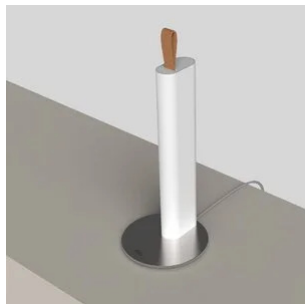

Colour variant code

833/BI