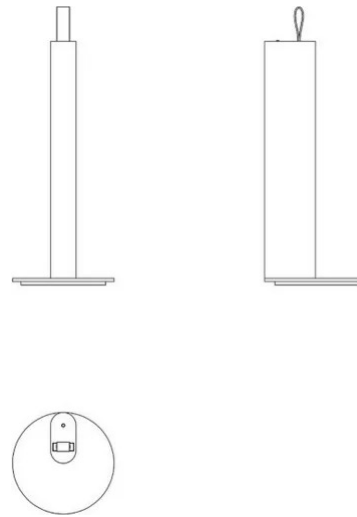

# Metrica Table

Studio Habits

colors

Typology      Table  
 Utilisation    Indoor

24/230V 8 W 340 lm

direct light

Metrica in the table version is characterised by a polished body with a height of 28 cm resting on a polished circular base. The lamp is completed by a leather strap positioned at its end to extract the light source. The light source, which is 20 cm long, is hidden inside the support that forms the base and lights up as soon as it is extracted, gradually increasing in intensity until it reaches its maximum position. Metrica table lamp can be used on a desk to illuminate with a diffuse and soft light its own workstation or on tables of all kinds.

Award

Family Metrica table  
 Typology Table  
 Utilisation Indoor

**Dimensions**

Height 28 - 0,8 (base) cm  
 Profondità 28,8 - 20 (estrazione sorgente LED) cm  
 Diameter 12 (base) cm  
 Weight 1.5 Kg

**Materials**

Structure iron  
 Base iron  
 Diffuser polycarbonate  
 Elementi aluminium

Voltage 24/230V  
 Power unit Included  
 Mounting Power Supply External  
 Power supply Electronic plug-in power supply  
 Dimming Electronics  
 Watt 8 W  
 Lumen 340 lm  
 CRI >80  
 Duration 50000 h  
 CCT 3000 K  
 Energy class