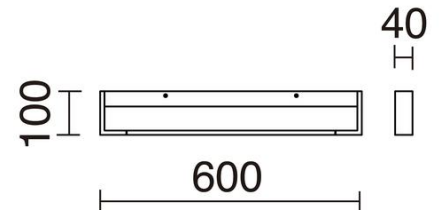

### GENERAL DATA

|                   |                       |
|-------------------|-----------------------|
| Category          | Surface               |
| Family            | Tilt                  |
| Finish            | [01] White            |
| Location          | Indoor                |
| Installation      | Wall                  |
| Body material     | Aluminum              |
| Diffuser material | Frosted polycarbonate |
| ETIM class        | EC002892              |
| EAN               | 8433264114848         |

#### LED SMD

|                    |           |
|--------------------|-----------|
| Luminous flux      | 2165lm    |
| Total flux         | 1210lm    |
| Light source power | 18 W      |
| Color temperature  | 4000K     |
| CRI                | 80        |
| Color consistency  | 5 SDCM    |
| Energy efficiency  | E (4000K) |

### LIGHT BEAMS

|      |         |
|------|---------|
| Beam | Directa |
|------|---------|

### TECHNICAL DATA

|                    |  |
|--------------------|--|
| Dimensions         | Length x Height x Width (mm): 600 x 40 x 100 |
| IP                 | IP44   |
| Protection class   | Class I                                      |
| Frequency          | 50/60 Hz                                     |
| Input voltage      | 220-240V AC V                                |
| Power factor       | 0.95   |
| Auxiliary gear     | Electronic                                   |
| Lifetime           | 40,000 h                                     |
| LED lifetime L     | 80   |
| LED lifetime B     | 50   |
| Weight             | 2.4 Kg                                       |
| Cable outlets      | 1  |
| Tilt angle         | 270.0 °                                      |
| ECORAAE category I | LED-B  |