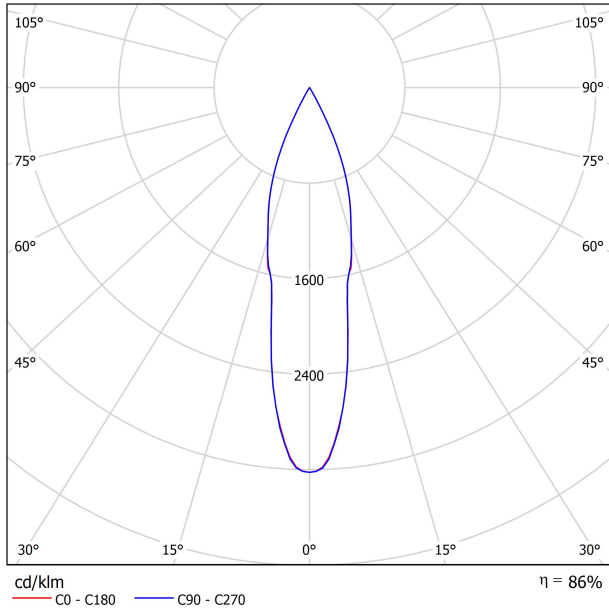

POLAR DIAGRAM