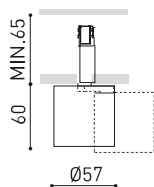

DIMENSIONS