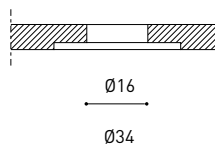

Lighting efficiency	86%
Light beam angle	23°

LIGHTING FIXTURE | ELECTRICAL DATA

Power values of the system	6,79 W
Dimming	DIM options
Electrical insulation class	⚡

OTHER DATA

Sealing	IP20
Wireless control	Please Consult
Swivel angle	90°
Rotation angle	360°
Weight	175 g
Packaged weight	225 g
Packaging dimensions	96 x 91 x 103 mm
Units per package	1
Materials	Aluminium / Acrylonitrile Butadiene Styrene / Polycarbonate

24V

MUST BE PLACED ON REMOTE

DROP VOLTAGE TABLE

POWER (W)	CABLE SECTION (mm ²)	CABLE LENGHT (m)
60	0,75	30
	1,5	30
100	0,75	20
	1,5	30

INSTALLATION GUIDE

https://youtu.be/sa_xAgj4ji4

PRODUCT	
Model	Trimless Tool D16 X D34 MM
Reference	A478-00-00
Category	Accessories