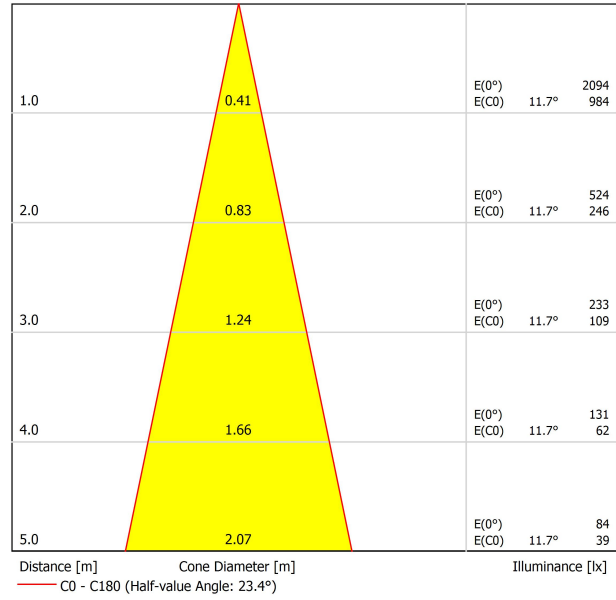

CONICAL DIAGRAM