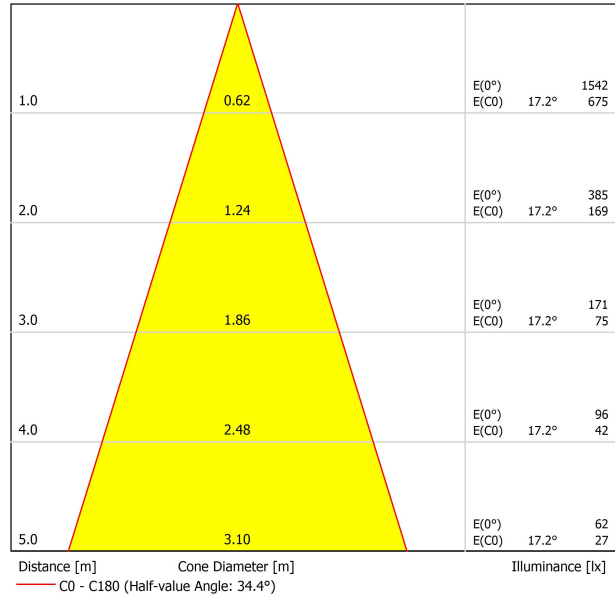

CONICAL DIAGRAM