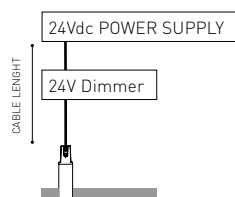

			P	V	D (A x B x C)
24V POWER SUPPLY	ON/OFF	0434-01-37	60W	24V	180 x 52 x 30mm
		0433-10-22	100W	24V	295 x 43 x 30mm

220 V~
240 V~

MUST BE PLACED ON REMOTE

				V	D (A x B x C)
24V Dimmer		0433-01-32	DALI/PUSH	24V	181 x 42 x 20mm
		0433-01-35	CASAMBI	24V	72,6 x 30 x 18mm
		0434-01-64	WIFI	24V	105 x 44 x 23mm

24V

MUST BE PLACED ON REMOTE

DROP VOLTAGE TABLE

POWER (W)	CABLE SECTION (mm ²)	CABLE LENGHT (m)
60	0,75	30
	1,5	30
100	0,75	20
	1,5	30

INSTALLATION GUIDE

https://youtu.be/sa_xAgj4ji4

PRODUCT	
Model	Trimless Tool D16 X D34 MM
Reference	A478-00-00
Category	Accessories