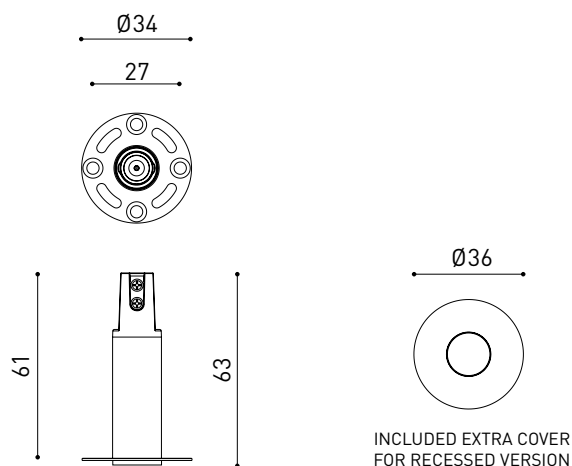

Sealing	IP20
Wireless control	Please Consult
Swivel angle	90°
Rotation angle	360°
Weight	175 g
Packaged weight	225 g
Packaging dimensions	96 x 91 x 103 mm
Units per package	1
Materials	Aluminium / Acrylonitrile Butadiene Styrene / Polycarbonate

POLAR DIAGRAM

CONICAL DIAGRAM

MAGNETIC 24V CONNECTOR

ARKOSLIGHT®

MANDATORY FOR INSTALLATION

PRODUCT	
Model	Magnetic connector accessory
Reference	A435-01- 00 W <input type="checkbox"/> N <input checked="" type="checkbox"/>
Category	Accessories

			P	V	D (A x B x C)
24V POWER SUPPLY	ON/OFF	0434-01-37	60W	24V	180 x 52 x 30mm
		0433-10-22	100W	24V	295 x 43 x 30mm

220 V~
240 V~

MUST BE PLACED ON REMOTE

				V	D (A x B x C)
24V Dimmer		0433-01-32	DALI/PUSH	24V	181 x 42 x 20mm
		0433-01-35	CASAMBI	24V	72,6 x 30 x 18mm
		0434-01-64	WIFI	24V	105 x 44 x 23mm

24V

MUST BE PLACED ON REMOTE

DROP VOLTAGE TABLE

POWER (W)	CABLE SECTION (mm ²)	CABLE LENGHT (m)
60	0,75	30
	1,5	30
100	0,75	20
	1,5	30

INSTALLATION GUIDE

https://youtu.be/sa_xAgj4ji4

PRODUCT	
Model	Trimless Tool D16 X D34 MM
Reference	A478-00-00
Category	Accessories