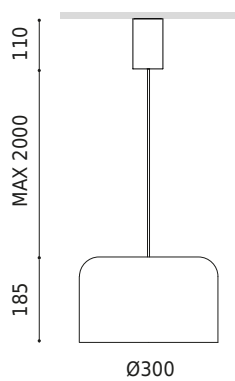

DIMENSIONS

Name	HEY JOE BASE DIM PH.CUT 3000K PGB
Reference	A5352051PGB
Color	Bright Pebble Grey - Other colours, please consult
RAL	7032
Category	SUSPENSION

PRODUCT

Type	LED
Gross luminous flux	1600 lm
Colour temperature	3000 K
Chromatic stability	MacAdam Step 2
Colour Rendering Index	CRI>90
Power	11,5 W
Current	350 mA
Efficacy	139 lm/W
LED lifespan	L80B10 >60.000h

LIGHT SOURCE

Lighting efficiency	44%
Light beam angle	86°

LIGHTING FIXTURE | PHOTOMETRIC DATA

Driver	Included
Power values of the system	13,81 W
Frequency	50/60 Hz
Dimming	Phase Cut - Other DIM, please consult
Electrical insulation class	<input type="checkbox"/>

LIGHTING FIXTURE | ELECTRICAL DATA

Sealing	IP20
Cord length	Max. 2 m
Fast adjustment tensioner	No
Weight	1560 g
Packaged weight	2175 g
Packaging dimensions	340 x 327 x 223 mm
Units per package	1
Materials	Aluminium