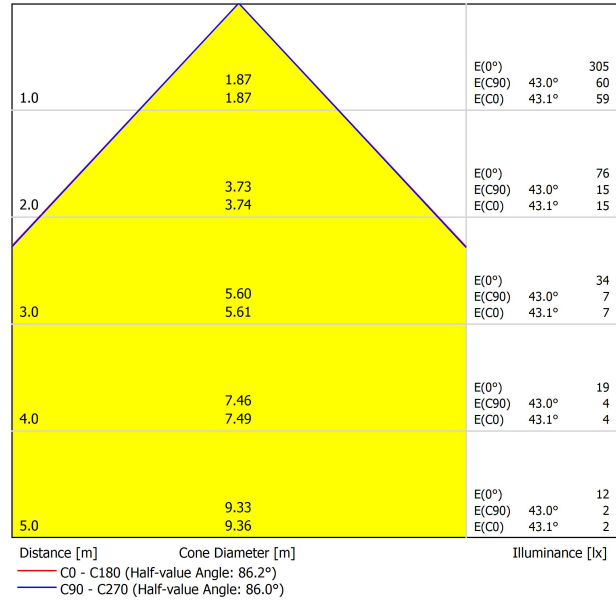

CONICAL DIAGRAM