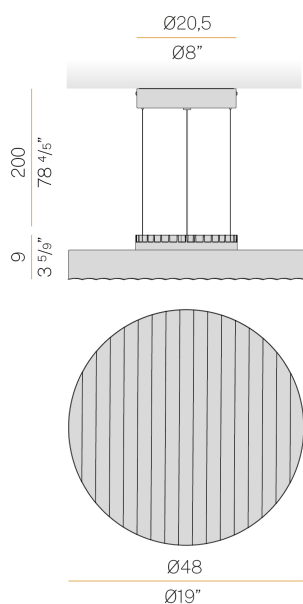

Technical drawing