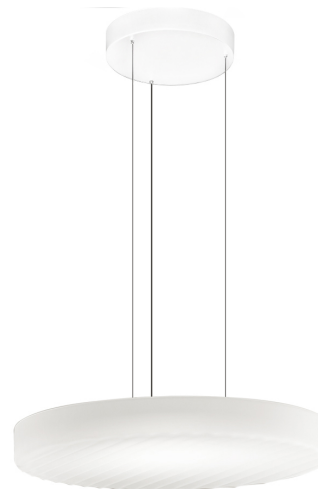

PANZERI

Côte

220-240V AC dimmable (phase cut)

L06001.050.0504

● white

Data sheet

CODE	L06001.050.0504
SYSTEM POWER CONSUMPTION	20,5W
EFFICACY	94.9lm/W
LIGHT SOURCE	LED
COLOUR TEMPERATURE	2700K Ra>90
LIGHT DISTRIBUTION	diffused
POWER SUPPLY	220-240V AC
FREQUENCY	50/60Hz
ELECTRICAL CONFIGURATION	dimmable (phase cut)
DRIVER	integrated included
NOMINAL LUMINOUS FLUX	2741lm
LUMEN OUTPUT	1898lm
EFFICIENCY	69.2%
WEIGHT	4.70 Kg
PROTECTION DEGREE	IP20
COLOUR TOLLERANCES	SDCM <3
PACKING DIMENSIONS	0,0 x 0,0 x 0,0 cm

Suspension lighting fixture for interiors, with direct light emission. Die-cast aluminium structure in black or white polyacrylic paint. Diffuser screen made of frosted blown glass with matt white or smoke grey finish. 2m (78,7") long steel suspension cables. 2,2m (86,6") long power cable in transparent PVC. Power canopy with metal ceiling bracket and pickled sheet metal covering in white or black polyacrylic paint.