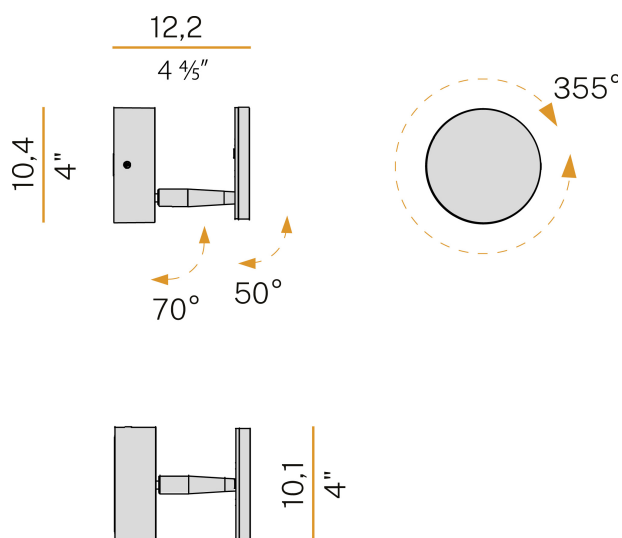

PANZERI

Bella

220-240V AC dimmable (Step DIM)

A05219.011.0509

mat brass

INDIRECT
LIGHT

Data sheet

CODE	A05219.011.0509
SYSTEM POWER CONSUMPTION	5W
EFFICACY	77.6lm/W
LIGHT SOURCE	LED
LIGHT SOURCE LIFETIME	L80 (B10) 70.000h
COLOUR TEMPERATURE	2700K Ra>90
LIGHT DISTRIBUTION	adjustable
POWER SUPPLY	220-240V AC
FREQUENCY	50/60Hz
ELECTRICAL CONFIGURATION	dimmable (Step DIM)
DRIVER	integrated included
NOMINAL LUMINOUS FLUX	460lm
LUMEN OUTPUT	388lm
EFFICIENCY	84.3%
WEIGHT	0,56 Kg
PROTECTION DEGREE	IP20
COLOUR TOLLERANCES	SDCM 3
PACKING DIMENSIONS	12,0 x 24,0 x 13,0 cm

Ceiling or wall lighting fixture for interiors, with swivelling light beam.
Galvanized sheet metal ceiling or wall bracket.
Die-cast aluminium wall plate in white, black, bronze, mat brass or titanium polyacrylic paint.
Turned brass joints in polyacrylic paint.
Die-cast aluminium structure in polyacrylic paint.
Die-cast aluminium head rotating on three axes in polyacrylic paint.
Modelled acrylic diffuser with mat finish.
Aluminium closing disk in polyacrylic paint.
Push-button to adjust luminosity according to 5 levels of visual comfort.

Technical drawing

Application