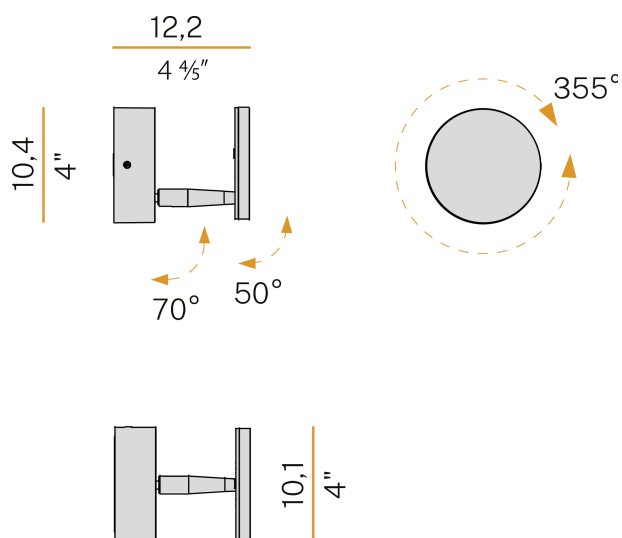

Technical drawing