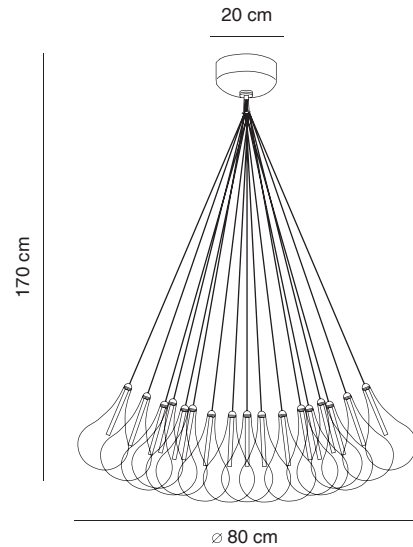

*The standard Drop Led cluster pendant, both the 19 and 37 lights, has a length of 170cm, which can be shortened to a minimum length of 110cm by carefully gathering & hiding the cable inside the canopy. This model is supplied with a rubber ring that slides along the cables; it can be placed at any point to give the pendant a different shape. The is made of chrome iron and the shades are made of transparent borosilicate glass. They includes the driver (one in 19, two in 37) housed inside the canopy. The cable is coaxial type. The sockets are G4 and the LED bulbs (not dimmable) 1.1W 95lm 2700K CRI>80 are also included.*