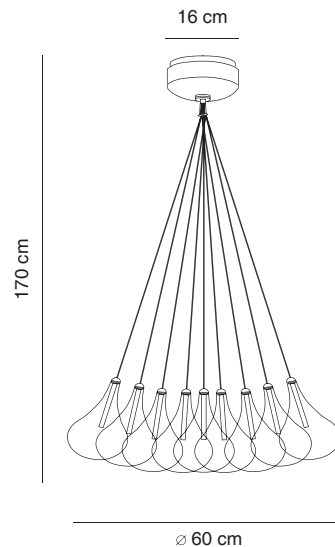

*The standard Drop Led cluster pendant, both the 19 and 37 lights, has a length of 170cm, which can be shortened to a minimum length of 110cm by carefully gathering & hiding the cable inside the canopy. This model is supplied with a rubber ring that slides along the cables; it can be placed at any point to give the pendant a different shape. The is made of chrome iron and the shades are made of transparent borosilicate glass. They includes the driver (one in 19, two in 37) housed inside the canopy. The cable is coaxial type. The sockets are G4 and the LED bulbs (not dimmable) 1.1W 95lm 2700K CRI>80 are also included.*