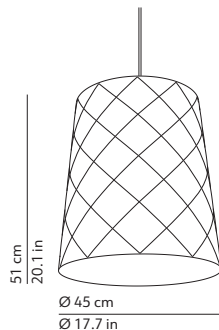

CODES AND DIMENSIONS / CODICI E DIMENSIONI

NEW YORK 33

K090261MB
K090261MC
K090261MR

NEW YORK 45

K090261LB
K090261LC
K090261LR

PACKAGING / IMBALLO

Diffuser
Volume: 0.009 m³ / 0.316 ft³
Gross weight: 1.36 kg / 2.99 lbs

Structure
Volume: 0.024 m³ / 0.862 ft³
Gross weight: 1.30 kg / 2.86 lbs

Diffuser
Volume: 0.022 m³ / 0.773 ft³
Gross weight: 2.58 kg / 5.68 lbs

Structure
Volume: 0.040 m³ / 1.399 ft³
Gross weight: 2.46 kg / 5.41 lbs

 Dimmer / Varialuce
Yes

 Suspension lamp
Lampada a sospensione

 Canopy - diam. 4.9in h. 1.2in - chromed
fixed to the ceiling with not provided screws (2-4)
Rosone - diam.12.5cm h. 3cm - cromato
fissato a soffitto con tasselli (2-4) non forniti

Light source / Sorgente luminosa
3 x 30W max - E27 (E26)

 Dimmer / Varialuce
Yes

 Suspension lamp
Lampada a sospensione

 Canopy - diam. 4.9in h. 1.2in - chromed
fixed to the ceiling with not provided screws (2-4)
Rosone - diam.12.5cm h. 3cm - cromato
fissato a soffitto con tasselli (2-4) non forniti