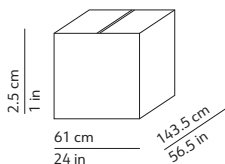

CODES AND DIMENSIONS / CODICI E DIMENSIONI

NEW YORK 33

K090261MB
K090261MC
K090261MR

NEW YORK 45

K090261LB
K090261LC
K090261LR

PACKAGING / IMBALLO

Diffuser
Volume: 0.009 m³ / 0.316 ft³
Gross weight: 1.36 kg / 2.99 lbs

Structure
Volume: 0.024 m³ / 0.862 ft³
Gross weight: 1.30 kg / 2.86 lbs

Diffuser
Volume: 0.022 m³ / 0.773 ft³
Gross weight: 2.58 kg / 5.68 lbs

Structure
Volume: 0.040 m³ / 1.399 ft³
Gross weight: 2.46 kg / 5.41 lbs