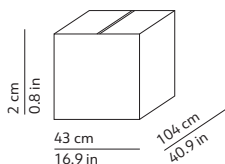

CODES AND DIMENSIONS / CODICI E DIMENSIONI

NEW YORK 33

K090261MB
K090261MC
K090261MR

NEW YORK 45

K090261LB
K090261LC
K090261LR

PACKAGING / IMBALLO

Diffuser
Volume: 0.009 m³ / 0.316 ft³
Gross weight: 1.36 kg / 2.99 lbs

Structure
Volume: 0.024 m³ / 0.862 ft³
Gross weight: 1.30 kg / 2.86 lbs

Diffuser
Volume: 0.022 m³ / 0.773 ft³
Gross weight: 2.58 kg / 5.68 lbs

Structure
Volume: 0.040 m³ / 1.399 ft³
Gross weight: 2.46 kg / 5.41 lbs