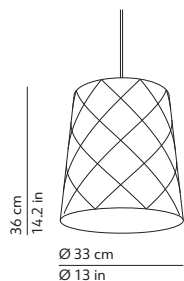

CODES AND DIMENSIONS / CODICI E DIMENSIONI

NEW YORK 33

K090261MB
K090261MC
K090261MR

NEW YORK 45

K090261LB
K090261LC
K090261LR

PACKAGING / IMBALLO

Diffuser
Volume: 0.009 m³ / 0.316 ft³
Gross weight: 1.36 kg / 2.99 lbs

Structure
Volume: 0.024 m³ / 0.862 ft³
Gross weight: 1.30 kg / 2.86 lbs

Diffuser
Volume: 0.022 m³ / 0.773 ft³
Gross weight: 2.58 kg / 5.68 lbs

Structure
Volume: 0.040 m³ / 1.399 ft³
Gross weight: 2.46 kg / 5.41 lbs

 Dimmer / Varialuce
Yes

 Suspension lamp
Lampada a sospensione

 Canopy - diam. 4.9in h. 1.2in - chromed
fixed to the ceiling with not provided screws (2-4)
Rosone - diam.12.5cm h. 3cm - cromato
fissato a soffitto con tasselli (2-4) non forniti

Light source / Sorgente luminosa
3 x 30W max - E27 (E26)

 Dimmer / Varialuce
Yes

 Suspension lamp
Lampada a sospensione

 Canopy - diam. 4.9in h. 1.2in - chromed
fixed to the ceiling with not provided screws (2-4)
Rosone - diam.12.5cm h. 3cm - cromato
fissato a soffitto con tasselli (2-4) non forniti