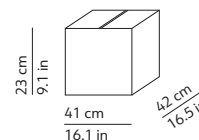

CODES AND DIMENSIONS / CODICI E DIMENSIONI

NEW YORK 33

K090261MB
K090261MC
K090261MR

NEW YORK 45

K090261LB
K090261LC
K090261LR

PACKAGING / IMBALLO

Diffuser
Volume: 0.009 m³ / 0.316 ft³
Gross weight: 1.36 kg / 2.99 lbs

Structure
Volume: 0.024 m³ / 0.862 ft³
Gross weight: 1.30 kg / 2.86 lbs

Diffuser
Volume: 0.022 m³ / 0.773 ft³
Gross weight: 2.58 kg / 5.68 lbs

Structure
Volume: 0.040 m³ / 1.399 ft³
Gross weight: 2.46 kg / 5.41 lbs