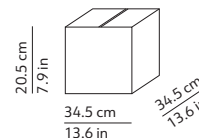

CODES AND DIMENSIONS / CODICI E DIMENSIONI

NEW YORK 33

K090261MB
K090261MC
K090261MR

NEW YORK 45

K090261LB
K090261LC
K090261LR

PACKAGING / IMBALLO

Diffuser
Volume: 0.009 m³ / 0.316 ft³
Gross weight: 1.36 kg / 2.99 lbs

Structure
Volume: 0.024 m³ / 0.862 ft³
Gross weight: 1.30 kg / 2.86 lbs

Diffuser
Volume: 0.022 m³ / 0.773 ft³
Gross weight: 2.58 kg / 5.68 lbs

Structure
Volume: 0.040 m³ / 1.399 ft³
Gross weight: 2.46 kg / 5.41 lbs