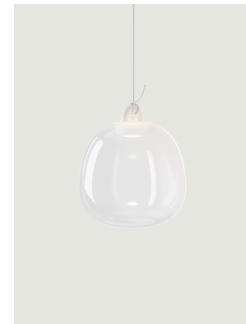

Oblò,
Design by Paola Navone

Model Oblò large

Oblò is a pendant lamp with a distinctly decorative character that combines Lodes' expertise in versatile and modular lighting solutions with the unique and distinctive personality of Paola Navone – OTTO Studio. With its playful spirit and numerous references to the sea and the nautical world, Oblò evokes marine imagery and offers new insights into the use of Pyrex in lighting, shaping it like a liquid material into the product's fluid silhouette.

Oblò large	Light source	Hook: Silicone	Outside diffuser: Blown glass	Code 2700 K	Code 3000 K
	2700 K 11 W 1280 lm 220-240 V CRI 90 MacAdam 3- Step	<input type="radio"/> White	<input type="radio"/> Clear	21813 0027	21813 0030
	3000 K 11 W 1300 lm 220-240 V CRI 90 MacAdam 3- Step	<input type="radio"/> White	<input type="radio"/> Silk White	21813 1327	21813 1330
	or	<input type="radio"/> White	<input type="radio"/> Rainbow	21813 0127	21813 0130
		<input type="radio"/> White	<input type="radio"/> Glossy Smoke	21813 4327	21813 4330
		<input type="radio"/> White	<input type="radio"/> Azure Steel	21813 8627	21813 8630

Cluster suspension lamps must be installed on a *canopy*: find out more on lodes.com/en/canopies

Options of Oblò

Oblò medium

Oblò small