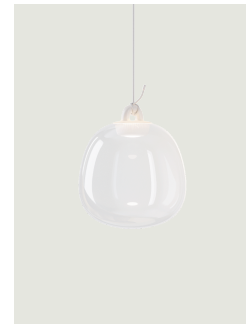

D

Ecodesign Regulation

The LED driver contained in this fixture must only be replaced by the manufacturer, its support service or similarly qualified personnel.

The light source contained in this device must only be replaced by the manufacturer or by the latter's assistance service or by equally specialised personnel.

Cluster suspension lamps must be installed on a *canopy*: find out more on lodes.com/en/canopies

Options of Oblò

Oblò small