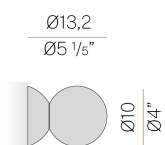

PANZERI

Murané

220-240V AC ON-OFF
P11505.010.0501

 champagne

DIRECT
LIGHT

Data sheet

CODE	P11505.010.0501
SYSTEM POWER CONSUMPTION	4W
EFFICACY	41.75lm/W
LIGHT SOURCE	LED
COLOUR TEMPERATURE	2700K Ra>90
LIGHT DISTRIBUTION	diffused
POWER SUPPLY	220-240V AC
FREQUENCY	50/60Hz
ELECTRICAL CONFIGURATION	ON-OFF
DRIVER	integrated included
LUMEN OUTPUT	167lm
WEIGHT	0,42 Kg
PROTECTION DEGREE	IP20
COLOUR TOLLERANCES	SDCM 3
PACKING DIMENSIONS	12,0 x 24,0 x 13,0 cm

Technical drawing

Application

Polar diagram