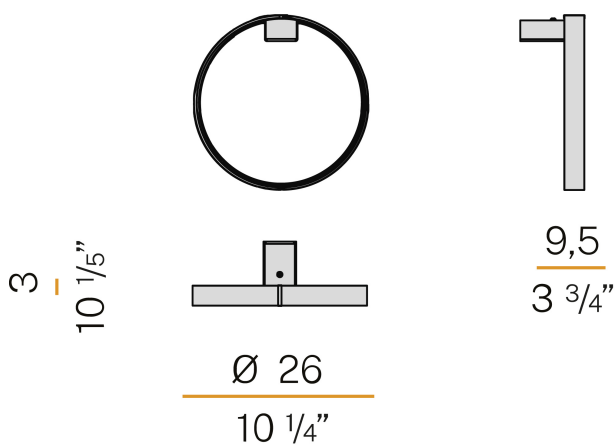

PANZERI

Zero Round

220-240V AC ON-OFF

A03301.025.0501

● white

Data sheet

CODE	A03301.025.0501
SYSTEM POWER CONSUMPTION	13W
EFFICACY	61.23lm/W
LIGHT SOURCE	LED
LIGHT SOURCE LIFETIME	L70 (B50) 60.000h
COLOUR TEMPERATURE	2700K Ra>90
LIGHT DISTRIBUTION	diffused
POWER SUPPLY	220-240V AC
FREQUENCY	50/60Hz
ELECTRICAL CONFIGURATION	ON-OFF
DRIVER	integrated included
NOMINAL LUMINOUS FLUX	1024lm
LUMEN OUTPUT	796lm
EFFICIENCY	77.7%
WEIGHT	0,62 Kg
PROTECTION DEGREE	IP40
COLOUR TOLLERANCES	SDCM 3
PACKING DIMENSIONS	31,0 x 31,0 x 20,0 cm

Wall lighting fixture for interiors, with direct and indirect light emission.
Pickled sheet metal wall bracket in polyacrylic paint.
Pickled sheet metal wall plate in polyacrylic paint.
Bended extruded aluminium structure in white, black, bronze, mat brass or titanium polyacrylic paint.
Extruded polycarbonate diffuser with opaline finish.

Technical drawing

Polar diagram