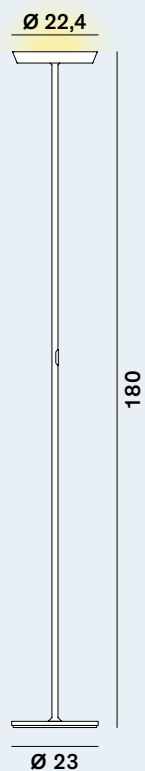

Prince: Floor

cod: F1

Light Source	MID POWER LED
Power	58 Watt
Kelvin	2.700
Dimmer	push button
Lumen	5.300
CRI	90

## Catalogue

## Satin selection (upon request)