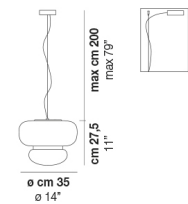

OTHER VERSION AVAILABLE

Click on the version to go to the web version of the product