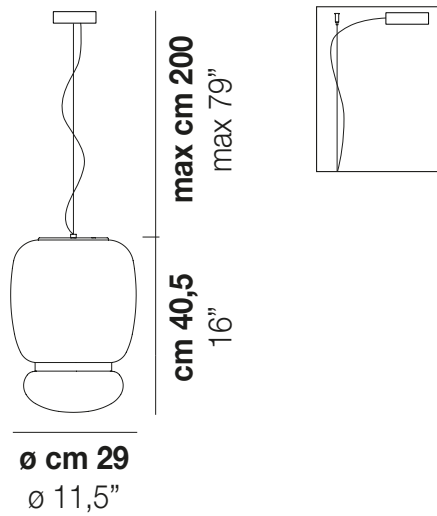

FARO SP G

TECHNICAL DATA:

LED 2700K DIM2	1x13W	37V
LED 2700K DIM3	1x13W	37V
LED 3000K DIM2	1x13W	37V
LED 3000K DIM3	1x13W	37V

CERTIFICATIONS:

Led 2700 K 13 W 37 V 2000 lm DIM2 Phase Cut

Led 2700 K 13 W 37 V 2000 lm DIM3 0-10V, Push

Led 3000 K 13 W 37 V 2000 lm DIM2 Phase Cut

Led 3000 K 13 W 37 V 2000 lm DIM3 0-10V, Push

VOLUME	Mc 0,13
GROSS WEIGHT	Kg 8,5
NET WEIGHT	Kg 5,3

download

SHADE FINISHING

ADBC

CRBC

TBBC