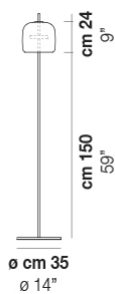

JUBE

design Favaretto&Partners 2017

Vistosi

Modello PT P_CE

Jube is a collection with a vintage style consisting of four types: suspension, wall, table, floor, all with LED light sources. Three diffuser sizes in five colours: smoky, burnt earth, old green, crystal and amethyst - and the possibility in the two larger sizes to combine a second diffuser in white glass to look like a single piece.

GLASS FINISH

FRAME FINISH

JUBE PT P VATR NEO L24 CE

LIGHT SOURCES

1x13W 37V LED 2700 K 13 W 2000 lm DIM4 Push

1x13W 37V LED 3000 K 13 W 2000 lm DIM4 Push

TECH DATA

IP20

VOLUME: Mc 0,23

PACKAGE: N.3

NET WEIGHT: Kg 9,00

GROSS WEIGHT: Kg 15,00

CERTIFICATIONS

EU Cert

International Cert