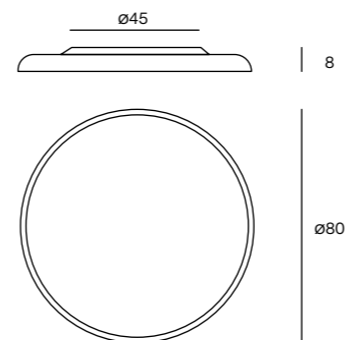

ZERO 80
Ceiling lamp

- 103 Black FT
- 105 White FT
- 138 Red-Brown FT
- 140 Gres Dove-grey FT

LED SMD 90W 6750lm 2700K CRI>90
LED SMD 90W 7200lm 3000K CRI>90
Dimmable TRIAC (DALI on request)

Classe I IP20

Unit: cm