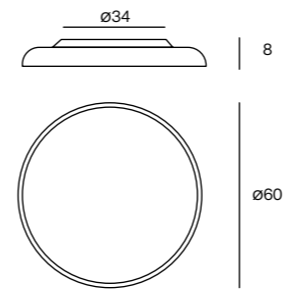

ZERO 60
Ceiling lamp

- 103 Black FT
- 105 White FT
- 138 Red-Brown FT
- 140 Gres Dove-grey FT

LED SMD 56W 4300lm 2700K CRI>90
LED SMD 56W 4480lm 3000K CRI>90
Dimmable TRIAC (DALI on request)

Classe I IP20

Unit: cm