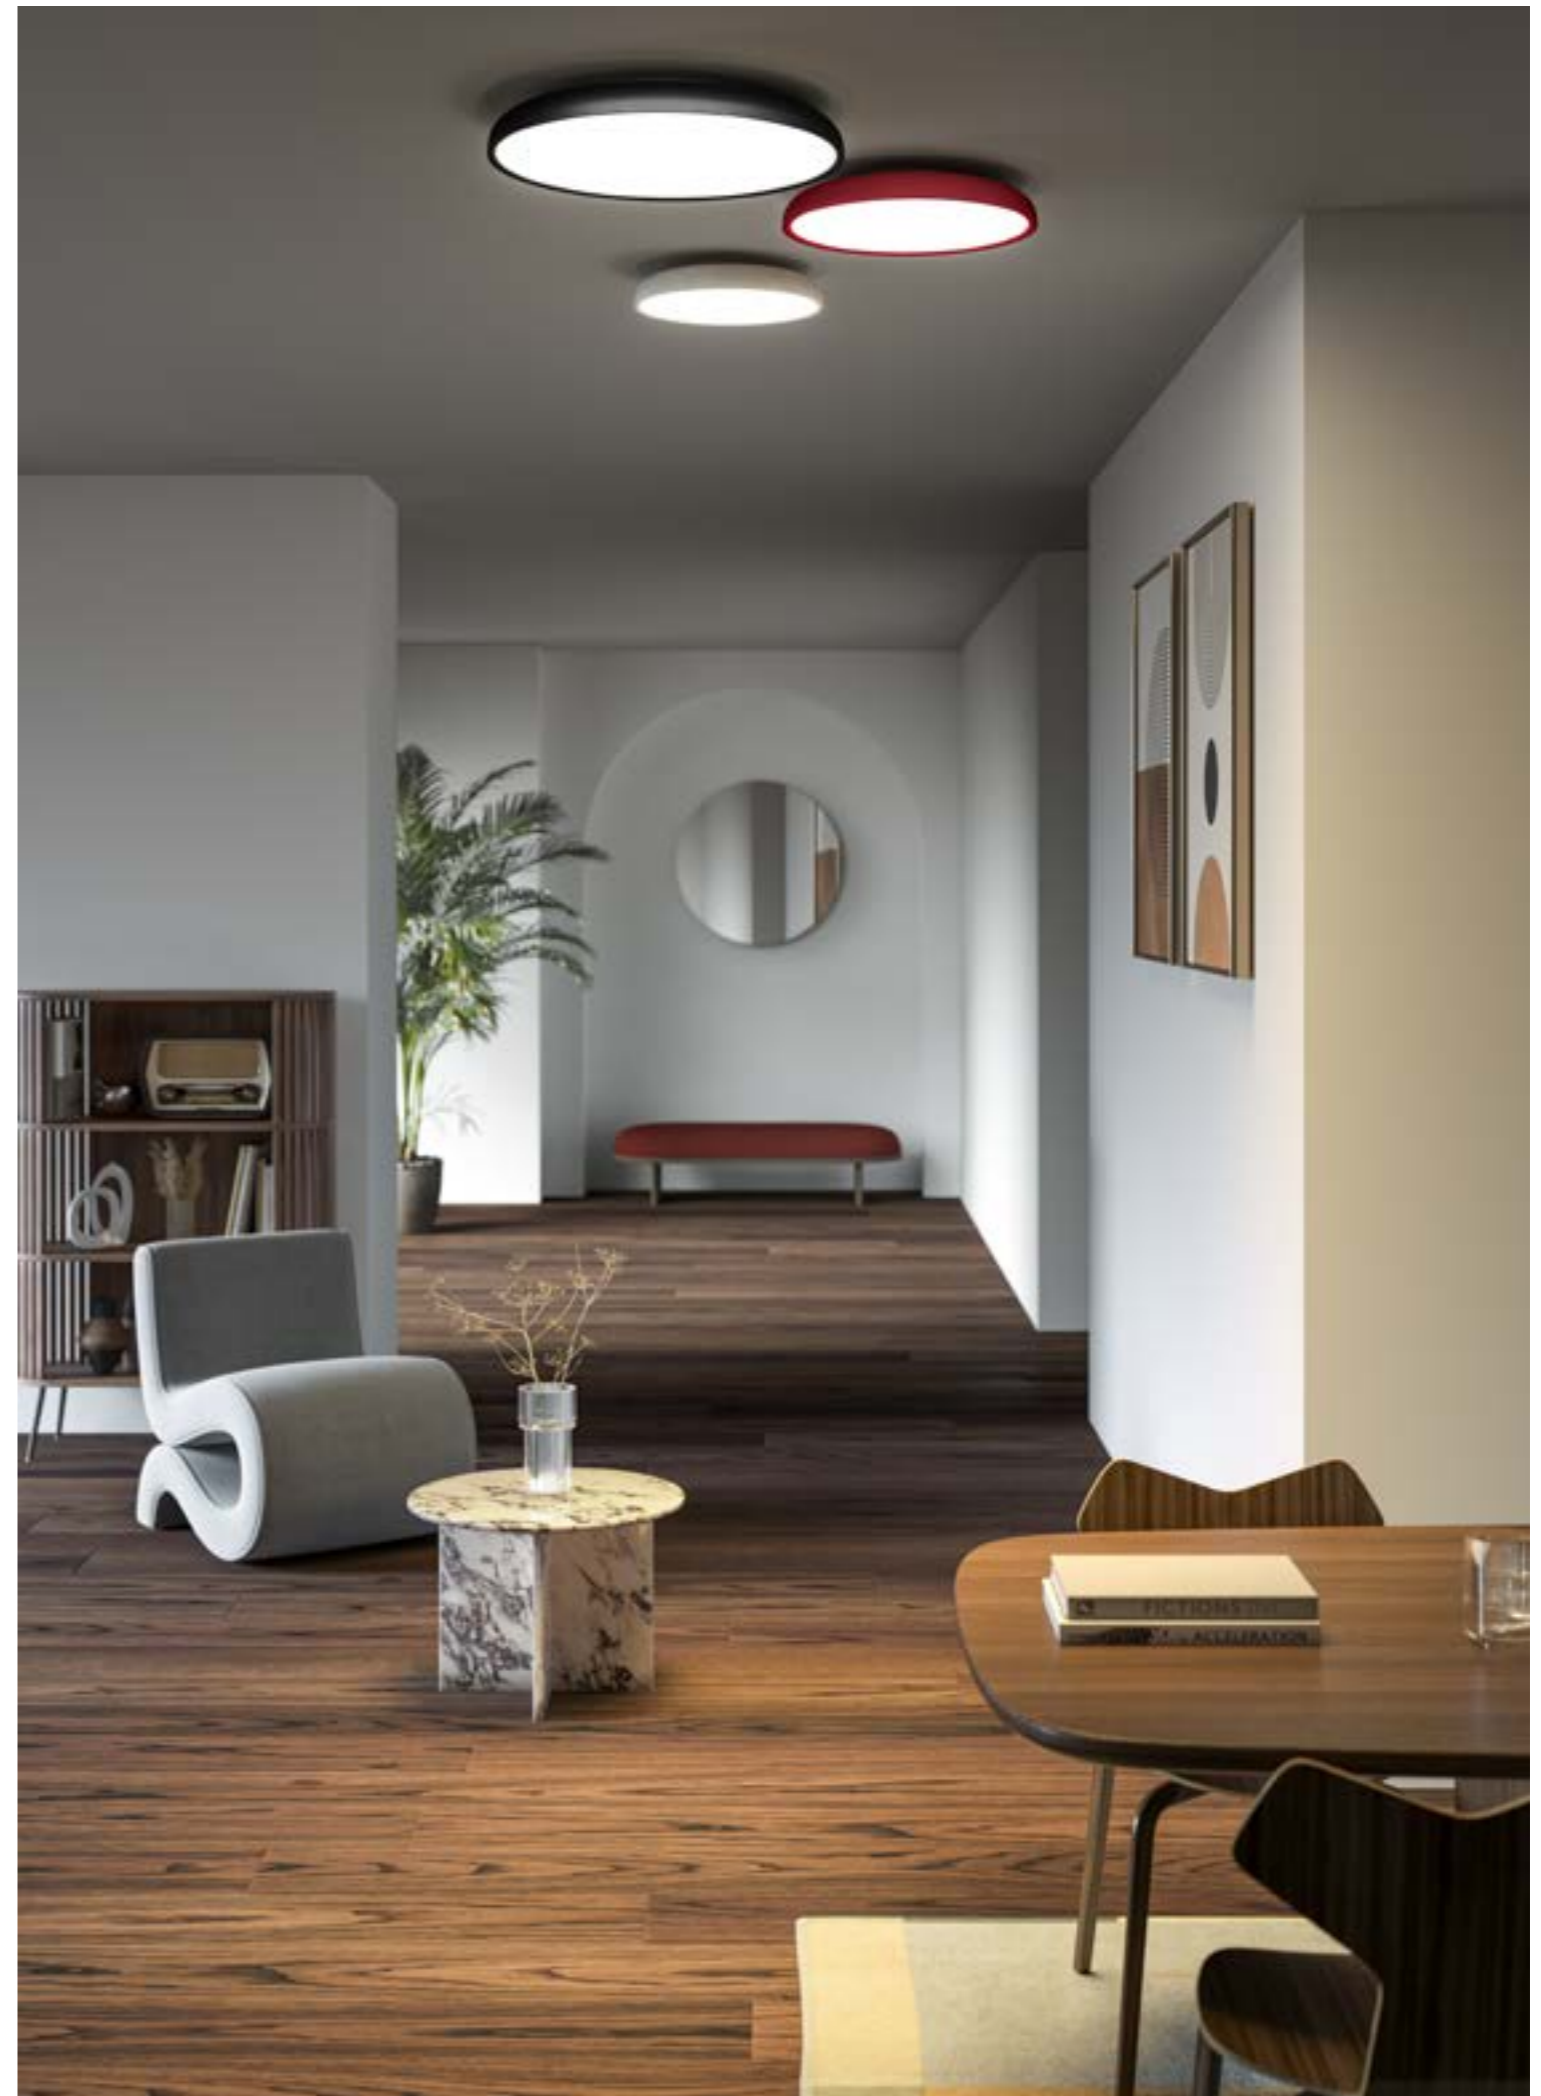

ZERO 40 - 50 - 60 - 80

Ceiling lamp

- Lampada da soffitto realizzata in alluminio tornito e disponibile in 4 diametri. Sorgente LED integrata ed alimentatore elettronico dimmerabile TRIAC, versione Dali su richiesta. Disponibile in bianco ft, nero ft, red brown ft e gres dove-grey ft.

- Ceiling lamp made of turned aluminum and available in 4 diameters. Embedded LED light sources and TRIAC dimmable power supply included. Dali version on request. Available in white ft, black ft, red brown ft and gres dove-grey ft.

- Plafonnier en aluminium tourné, disponible en 4 diamètres. Source LED intégrée et driver dimmable TRIAC, version Dali sur demande. Disponible en blanc ft, noir ft, red brown ft et gres dove-grey ft.

- Deckenlampe aus gedrehtem Aluminium und verfügbar in 4 Durchmessern. Integrierte LED-Lichtquelle und TRIAC dimmbare Stromversorgung. Dali Version auf Anfrage. Verfügbar in weiß ft, schwarz ft, rotbraun ft und gres dove-grau ft.