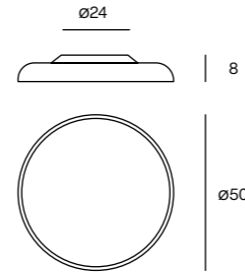

ZERO 50
Ceiling lamp

- 103 Black FT
- 105 White FT
- 138 Red-Brown FT
- 140 Gres Dove-grey FT

LED SMD 44W 3260lm 2700K CRI>90
LED SMD 44W 3400lm 3000K CRI>90
Dimmable TRIAC (DALI on request)

Classe I IP20

Unit: cm