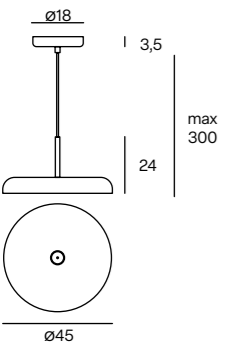

ZERO M
Suspension lamp

- 103 Black FT
- 105 White FT
- 138 Red-Brown FT
- 140 Gres Dove-grey FT

LED SMD 28W 2020lm 2700K CRI>90
LED SMD 28W 2100lm 3000K CRI>90
Dimmable TRIAC (DALI on request)

Classe I IP20

Unit: cm