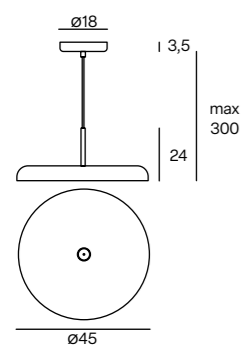

ZERO L
Suspension lamp

- 103 Black FT
- 105 White FT
- 138 Red-Brown FT
- 140 Gres Dove-grey FT

LED SMD 48W 3456lm 2700K CRI>90
LED SMD 48W 3600lm 3000K CRI>90
Dimmable TRIAC (DALI on request)

Classe I IP20

Unit: cm