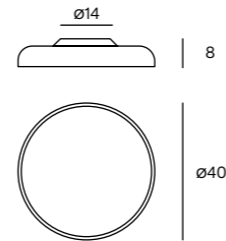

ZERO 40
Ceiling lamp

- 103 Black FT
- 105 White FT
- 138 Red-Brown FT
- 140 Gres Dove-grey FT

LED SMD 28W 2100lm 2700K CRI>90
LED SMD 28W 2200lm 3000K CRI>90
Dimmable TRIAC (DALI on request)

Classe I IP20

Unit: cm